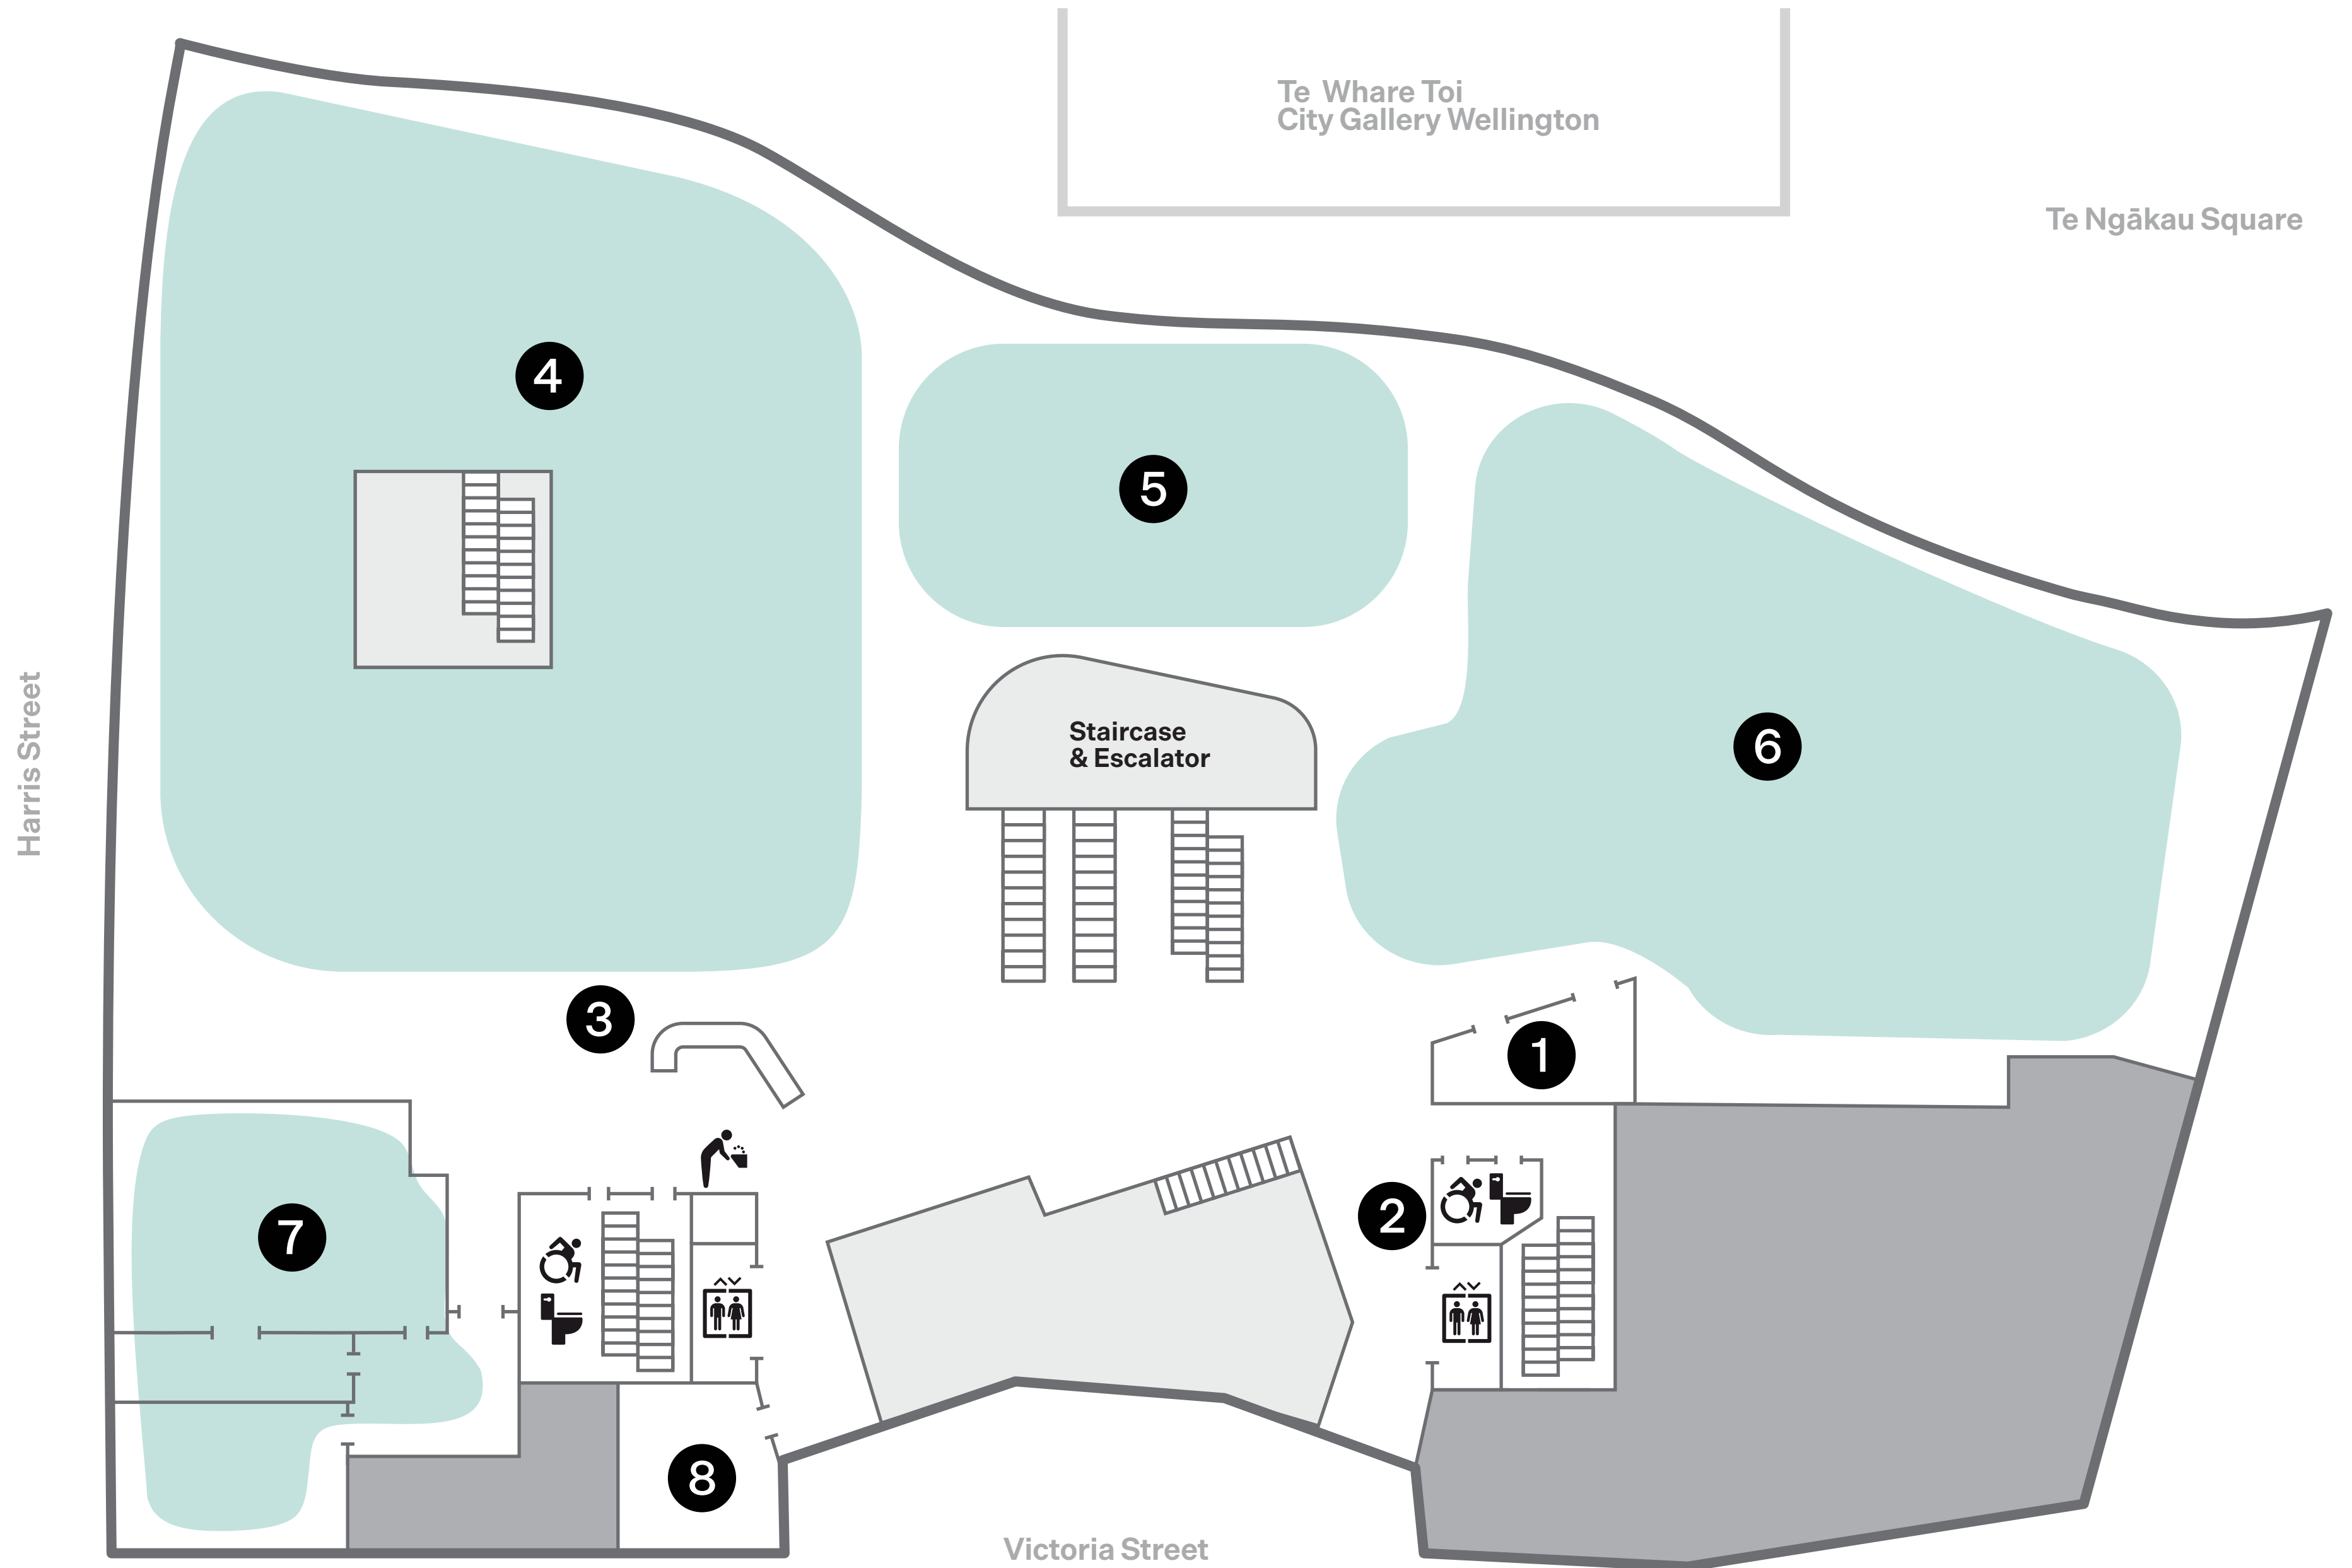

# G

- 1** Hui 1 Meeting 1
- 2** Ngā Raka Lockers
- 3** Pae Manaaki Manaaki Desk
- 4** Tamariki Children
- 5** Taiwhanga Tamariki Children's Event Corner
- 6** Ngā Paiaka Bleachers
- 7** Te Mataaho Digital Gallery
- 8** Te Whaitua Whakaaro Focus Space
- 9** Te Whaitua Mārū Low Sensory Space
- 10** Ngā Maheni, Ngā Tānga Rahi, Ngā Pakiwaituhi, Ngā Pukaoro Magazines, Large Print, Comics, Books on CD
- 11** Ngā Tāpuitanga Reserves
-  Te Rūma Kaitiaki Caregivers' Room
-  Ngā Wharepaku Toilets
-  Wharepaku Whaikaha Accessible Toilets
-  Ngā Ararewa Lifts
-  Te Wharekai Café
-  Puna Wai Water Fountain
-  Wāhi Kaimahi Staff Only Area

# M

- 1 Hui 2-3 Meeting 2-3
- 2 Nōku te Ao Capital E - Play
- 3 Te Whare Whakapono Interfaith Room
- 4 Te Huarewa Toi Exhibition Gallery
- 5 Te Whaitua Hapori Community Space
- Ngā Wharepaku Toilets
- Wharepaku Whaikaha Accessible Toilets
- Ngā Ararewa Lifts
- Puna Wai Water Fountain
- Tūnga Waka Pēpi Buggy Parking
- Wāhi Kaimahi Staff Only Area

# L1

- 1 Hui 5-6 Meeting 5-6
- 2 Ngā Raka Lockers
- 3 Pae Manaaki Manaaki Desk
- 4 Ngā Kōrero Paki Fiction
- 5 Ngā Haurongo Biographies
- 6 Ngā Kōrero Pono Non-Fiction
- 7 Te Whaitua Auaha Makerspaces
- 8 Hui 4 Meeting 4
- Ngā Wharepaku Toilets
- Wharepaku Whaikaha Accessible Toilets
- Ngā Ararewa Lifts
- Puna Wai Water Fountain
- Wāhi Kaimahi Staff Only Area

# L2

- 1** Hui 7-9  
Meeting 7-9
- 2** Ngā Raka  
Lockers
- 3** Pae Manaaki  
Manaaki Desk
- 4** Ngā Kohinga Rāhui Aotearoa  
Aotearoa NZ Reference
- 5** Ngā Kohinga Rāhui Māori  
Māori Reference
- 6** Ngā Pou Ruahine
- 7** Ngā Whitiāhua me ngā Kōrero  
Sound and Vision
- 8** Nōku te Ao  
Capital E-Learn
- 9** Rangatahi  
Youth
- 10** Rūma Pānui  
Reading Room
- 11** Taupuni Hopuoro  
Sound Studio
- 12** Tō Tātou Pōneke  
Our Wellington
- 13** Ngā Reo o te Ao  
World Languages
-  Ngā Wharepaku  
Toilets
-  Wharepaku Whaikaha  
Accessible Toilets
-  Ngā Ararewa  
Lifts
-  Puna Wai  
Water Fountain
-  Wāhi Kaimahi  
Staff Only Area