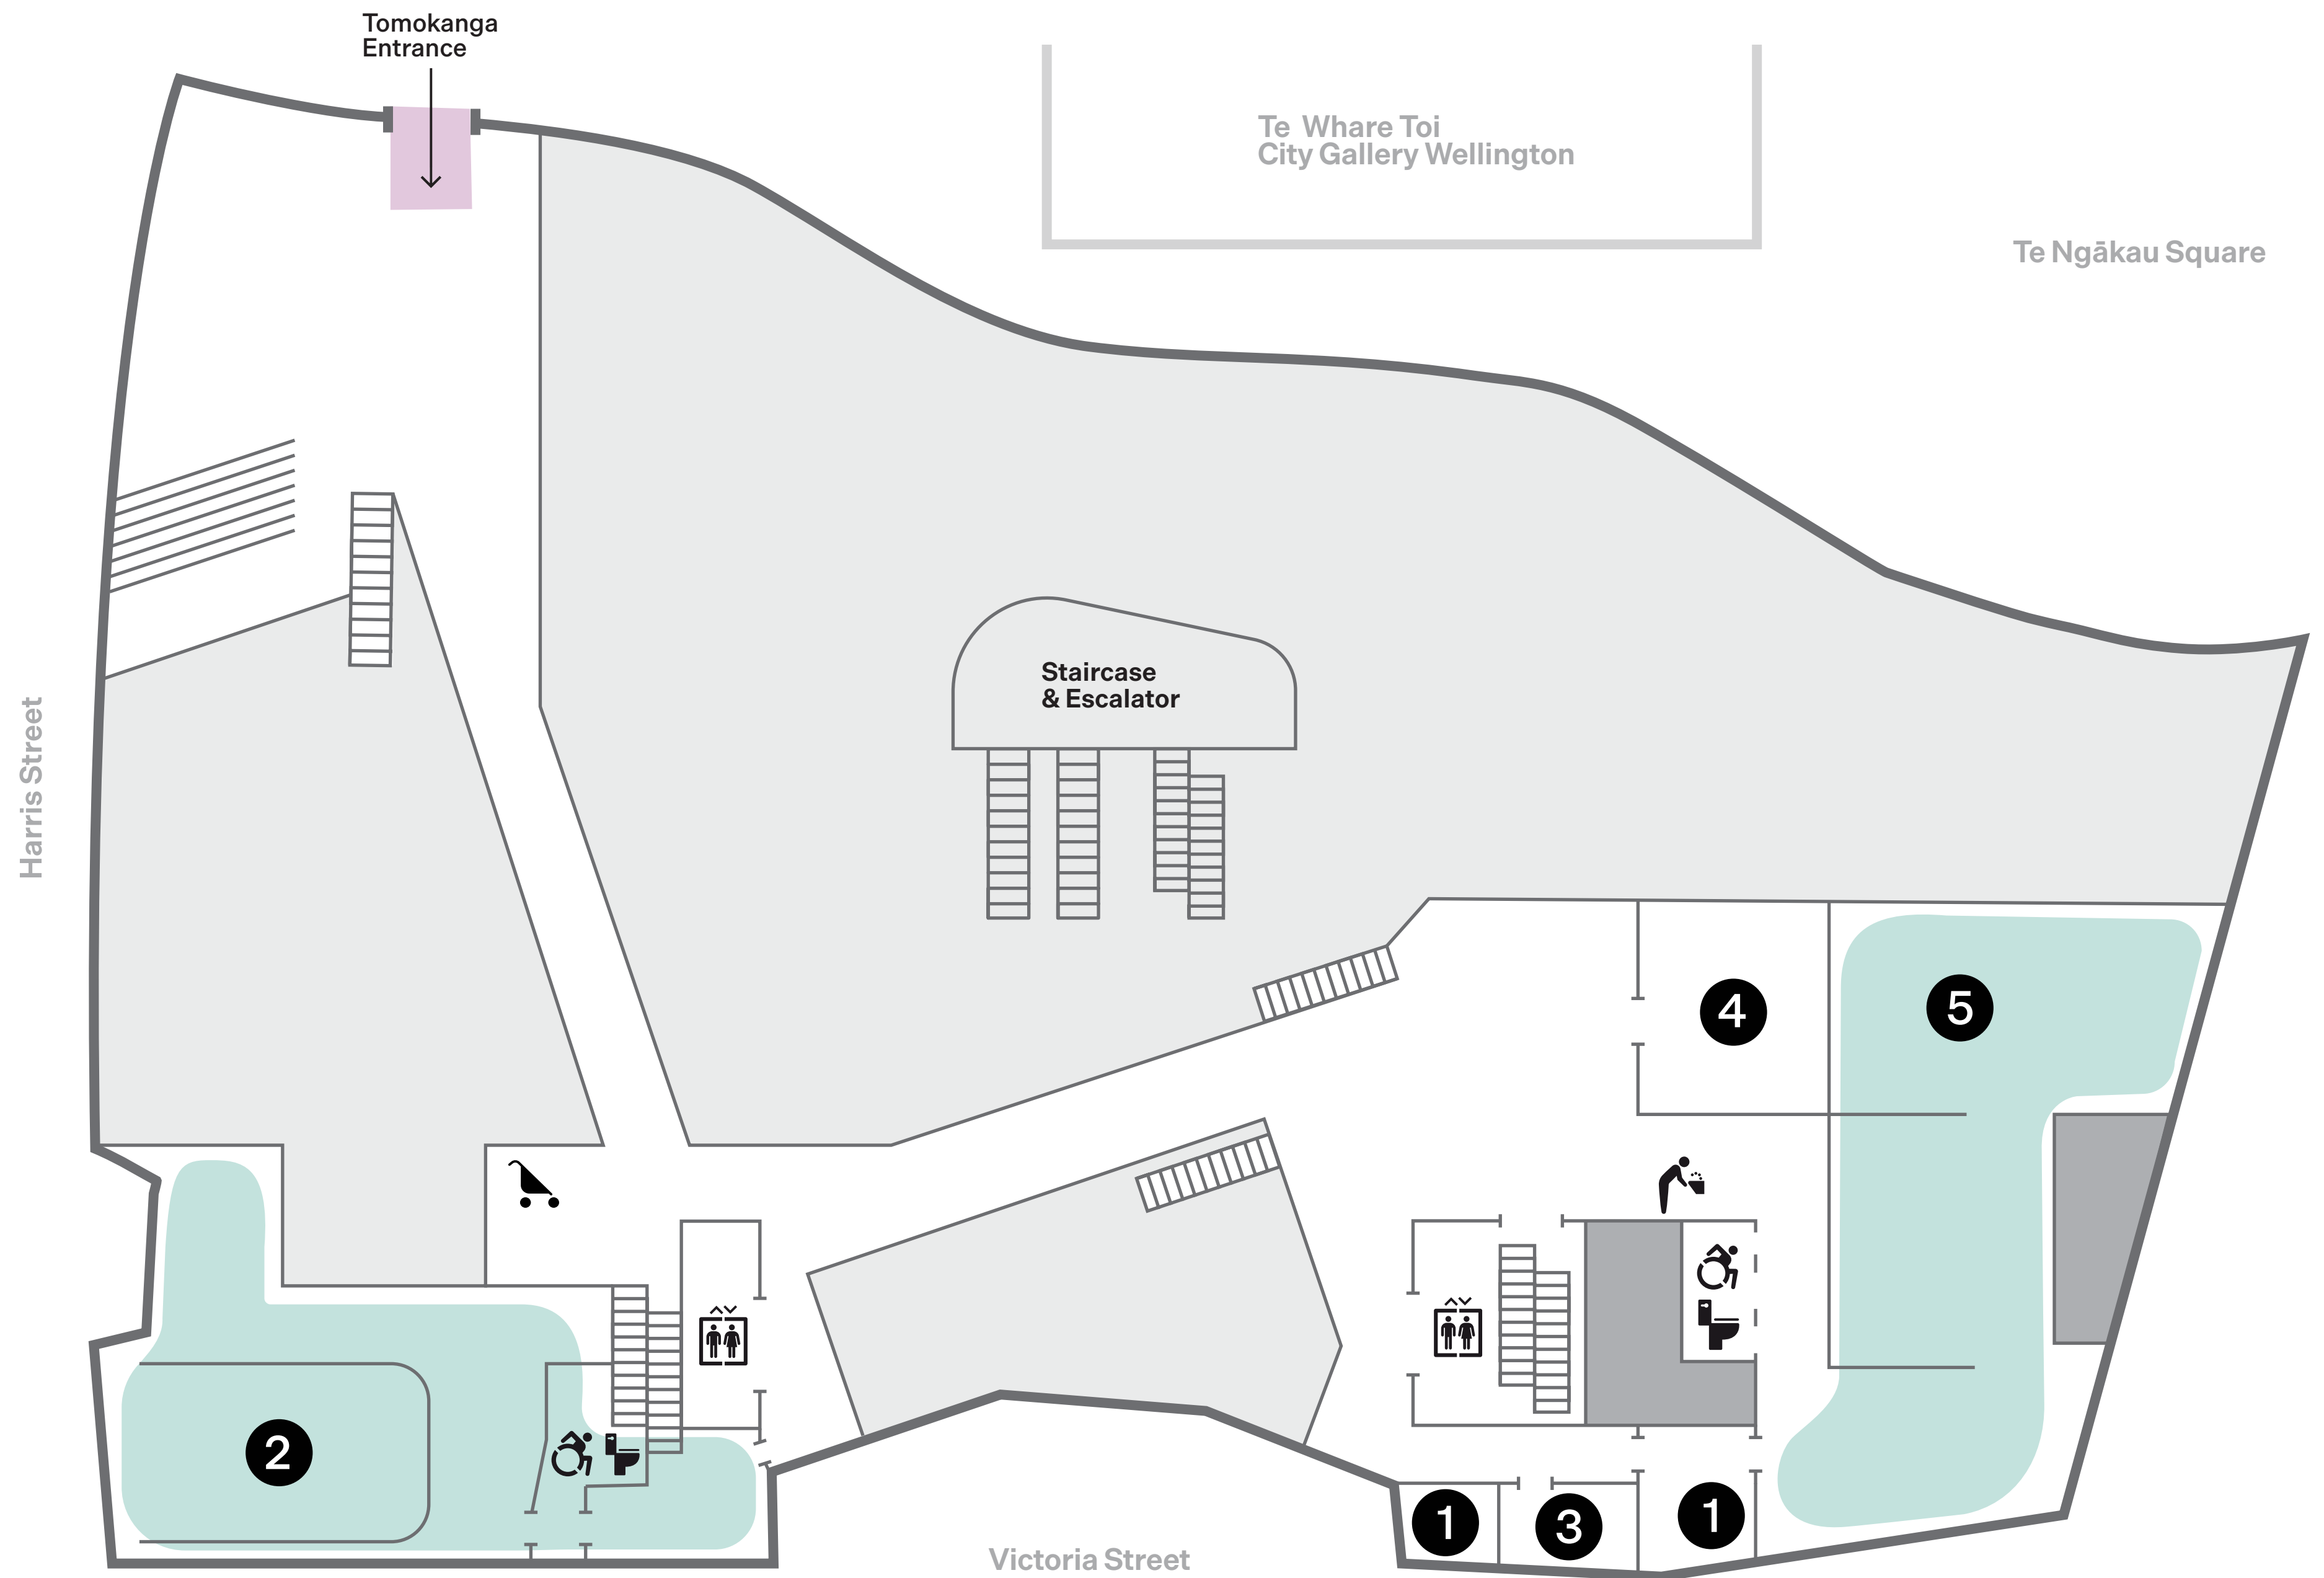

# G

- 1** Hui 1 Meeting 1
- 2** Ngā Raka Lockers
- 3** Pae Manaaki Manaaki Desk
- 4** Tamariki Children
- 5** Taiwhanga Tamariki Children's Event Corner
- 6** Ngā Paiaka Bleachers
- 7** Te Mataaho Digital Gallery
- 8** Te Whaitua Whakaaro Focus Space
- 9** Te Whaitua Mārū Low Sensory Space
- 10** Ngā Maheni, Ngā Tānga Rahi, Ngā Pakiwaituhi, Ngā Pukaoro Magazines, Large Print, Comics, Books on CD
- 11** Ngā Tāpuitanga Reserves
-  Te Rūma Kaitiaki Caregivers' Room
-  Ngā Wharepaku Toilets
-  Wharepaku Whaikaha Accessible Toilets
-  Ngā Ararewa Lifts
-  Te Wharekai Café
-  Puna Wai Water Fountain
-  Wāhi Kaimahi Staff Only Area

# M

- 1 Hui 2-3 Meeting 2-3
- 2 Nōku te Ao Capital E - Play
- 3 Te Whare Whakapono Interfaith Room
- 4 Te Huarewa Toi Exhibition Gallery
- 5 Te Whaitua Hapori Community Space
- Ngā Wharepaku Toilets
- Wharepaku Whaikaha Accessible Toilets
- Ngā Ararewa Lifts
- Puna Wai Water Fountain
- Tūnga Waka Pēpi Buggy Parking
- Wāhi Kaimahi Staff Only Area

# L1

- 1 Hui 5-6 Meeting 5-6
- 2 Ngā Raka Lockers
- 3 Pae Manaaki Manaaki Desk
- 4 Ngā Kōrero Paki Fiction
- 5 Ngā Haurongo Biographies
- 6 Ngā Kōrero Pono Non-Fiction
- 7 Te Whaitua Auaha Makerspaces
- 8 Hui 4 Meeting 4
- Ngā Wharepaku Toilets
- Wharepaku Whaikaha Accessible Toilets
- Ngā Ararewa Lifts
- Puna Wai Water Fountain
- Wāhi Kaimahi Staff Only Area

# L2

- 1** Hui 7-9  
Meeting 7-9
- 2** Ngā Raka  
Lockers
- 3** Pae Manaaki  
Manaaki Desk
- 4** Ngā Kohinga Rāhui Aotearoa  
Aotearoa NZ Reference
- 5** Ngā Kohinga Rāhui Māori  
Māori Reference
- 6** Ngā Pou Ruahine
- 7** Ngā Whitiāhua me ngā Kōrero  
Sound and Vision
- 8** Nōku te Ao  
Capital E-Learn
- 9** Rangatahi  
Youth
- 10** Rūma Pānui  
Reading Room
- 11** Taupuni Hopuoro  
Sound Studio
- 12** Tō Tātou Pōneke  
Our Wellington
- 13** Ngā Reo o te Ao  
World Languages
-  Ngā Wharepaku  
Toilets
-  Wharepaku Whaikaha  
Accessible Toilets
-  Ngā Ararewa  
Lifts
-  Puna Wai  
Water Fountain
-  Wāhi Kaimahi  
Staff Only Area