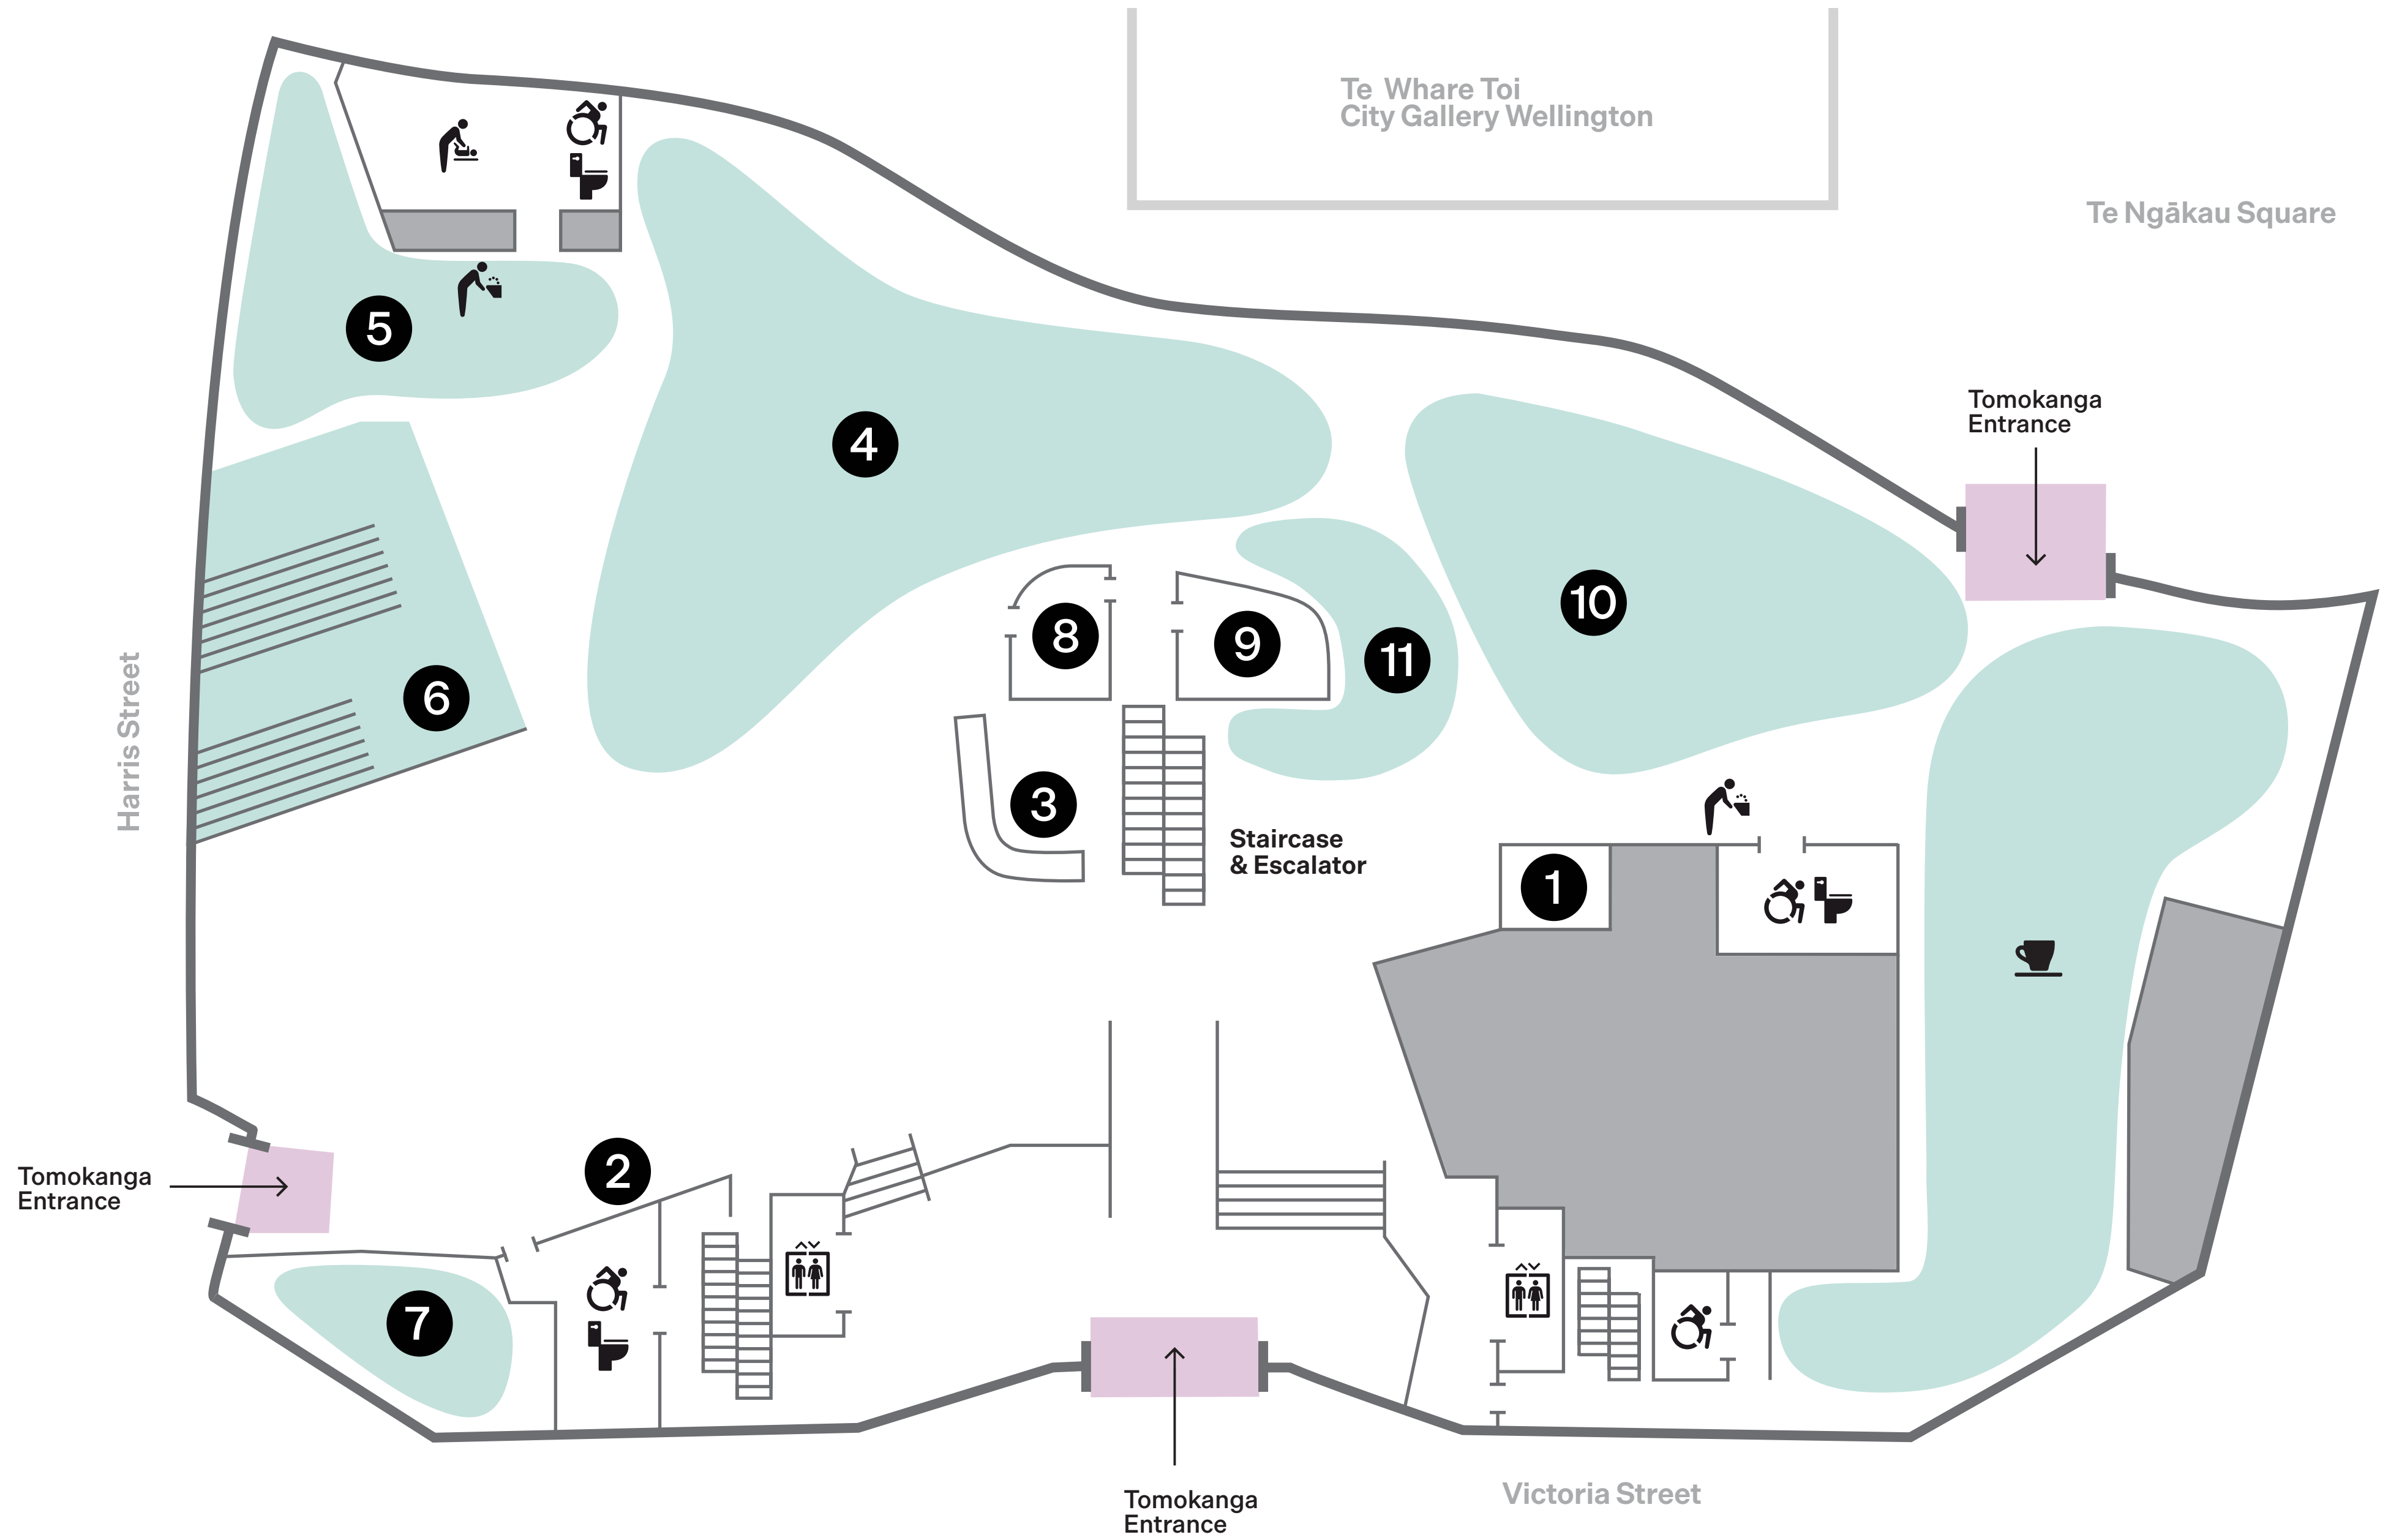

# G

- 1** Hui 1 Meeting 1
- 2** Ngā Raka Lockers
- 3** Pae Manaaki Manaaki Desk
- 4** Tamariki Children
- 5** Taiwhanga Tamariki Children's Event Corner
- 6** Ngā Paiaka Bleachers
- 7** Te Mataaho Digital Gallery
- 8** Te Whaitua Whakaaro Focus Space
- 9** Te Whaitua Mārū Low Sensory Space
- 10** Ngā Maheni, Ngā Tānga Rahi, Ngā Pakiwaituhi, Ngā Pukaoro Magazines, Large Print, Comics, Books on CD
- 11** Ngā Tāpuitanga Reserves
-  Te Rūma Kaitiaki Caregivers' Room
-  Ngā Wharepaku Toilets
-  Wharepaku Whaikaha Accessible Toilets
-  Ngā Ararewa Lifts
-  Te Wharekai Café
-  Puna Wai Water Fountain
-  Wāhi Kaimahi Staff Only Area

# M

- 1 Hui 2-3 Meeting 2-3
- 2 Nōku te Ao Capital E - Play
- 3 Te Whare Whakapono Interfaith Room
- 4 Te Huarewa Toi Exhibition Gallery
- 5 Te Whaitua Hapori Community Space
- Ngā Wharepaku Toilets
- Wharepaku Whaikaha Accessible Toilets
- Ngā Ararewa Lifts
- Puna Wai Water Fountain
- Tūnga Waka Pēpi Buggy Parking
- Wāhi Kaimahi Staff Only Area

# L1

- 1 Hui 5-6 Meeting 5-6
- 2 Ngā Raka Lockers
- 3 Pae Manaaki Manaaki Desk
- 4 Ngā Kōrero Paki Fiction
- 5 Ngā Haurongo Biographies
- 6 Ngā Kōrero Pono Non-Fiction
- 7 Te Whaitua Auaha Makerspaces
- 8 Hui 4 Meeting 4
- Ngā Wharepaku Toilets
- Wharepaku Whaikaha Accessible Toilets
- Ngā Ararewa Lifts
- Puna Wai Water Fountain
- Wāhi Kaimahi Staff Only Area

# L2

- 1** Hui 7-9  
Meeting 7-9
- 2** Ngā Raka  
Lockers
- 3** Pae Manaaki  
Manaaki Desk
- 4** Ngā Kohinga Rāhui Aotearoa  
Aotearoa NZ Reference
- 5** Ngā Kohinga Rāhui Māori  
Māori Reference
- 6** Ngā Pou Ruahine
- 7** Ngā Whitiāhua me ngā Kōrero  
Sound and Vision
- 8** Nōku te Ao  
Capital E-Learn
- 9** Rangatahi  
Youth
- 10** Rūma Pānui  
Reading Room
- 11** Taupuni Hopuoro  
Sound Studio
- 12** Tō Tātou Pōneke  
Our Wellington
- 13** Ngā Reo o te Ao  
World Languages
-  Ngā Wharepaku  
Toilets
-  Wharepaku Whaikaha  
Accessible Toilets
-  Ngā Ararewa  
Lifts
-  Puna Wai  
Water Fountain
-  Wāhi Kaimahi  
Staff Only Area